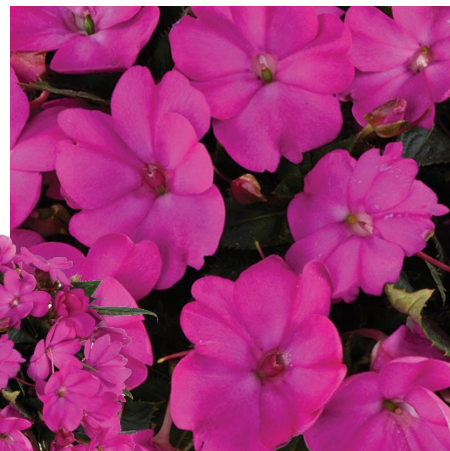

## Recommended Use:

EU: 12 cm pot, Landscape

NA: Packs, Quarts, Gallons

BRAND  
NEW 23

SOL LUNA™ Electric Pink

SOL LUNA™ Ultra Violet

SOL LUNA™ Red

DANZIGER