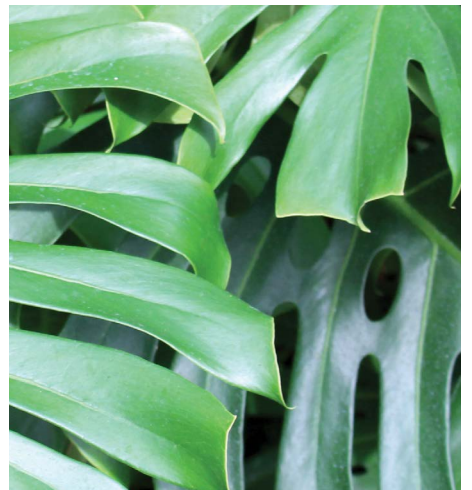

Limonium SENSY™ DARK PINK | Scabiosa COTTON CANDY SCOOP™
Solidago ROMANTIC GLORY™ | Gloriosa | Hydrangea | Gerbera

ROMANTIC LOVE

a combination with Solidago
ROMANTIC GLORY™

PURE LOVE

a combination with GYP - MY WHITE COSMIC™