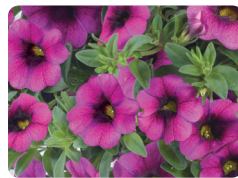

# COLIBRI™ ORANGE

Calibrachoa hybrida

- Compact habit
- Requires very little PGR
- Early flowering
- Abundant flowers
- Fit to small pots
- Easy to use in MIXIS®

Variety Name	Flower Color	Flower Size	Flower Type	Flowering Time (From Planting)	Growth Habit	Growth Intensity	Pot Size	Leaf Color	Hanging Basket
<b>Colibri™ Orange</b>	Orange	Large	Single	Early	Mounded	Compact	10-11 cm (4-4.5 inch) 12-15 cm (5-6 inch)	Green	Yes

## More varieties of COLIBRI™ series:

Colibri™ Pink Lace

Colibri™ Cherry Lace

Colibri™ Purple Lace

Colibri™ Plum

Colibri™ Fuchsia

Colibri™ Pink

Colibri™ Lemon