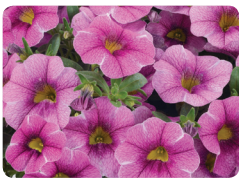

More varieties of COLIBRI™ series:

Colibri™ Pink Lace